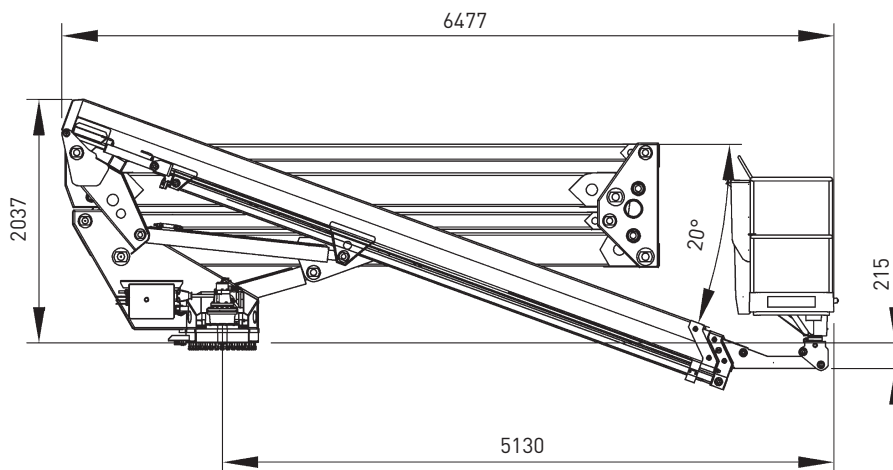

DIMENSIONS

CTE S.p.A.
Headquarter

7 Via Caproni - Rovereto (TN) IT, 38068
Ph. +39 0464 48.50.50 - **Fax** +39 0464 48.50.99
info@ctelift.com - **www.ctelift.com**

Factory 5 Loc. Terramatta - Rivoli Veronese (VR) IT, 37010

CTE UK Ltd Enderby Leicestershire - UK