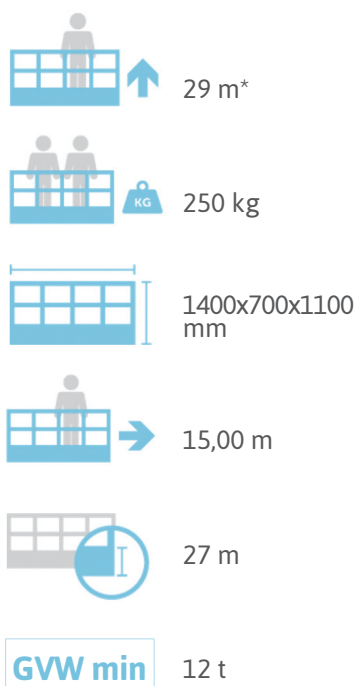

PERFORMANCE

* outreach and height max values and repeatability can change within $\pm 3\%$ due to manufacturing variation and working condition.