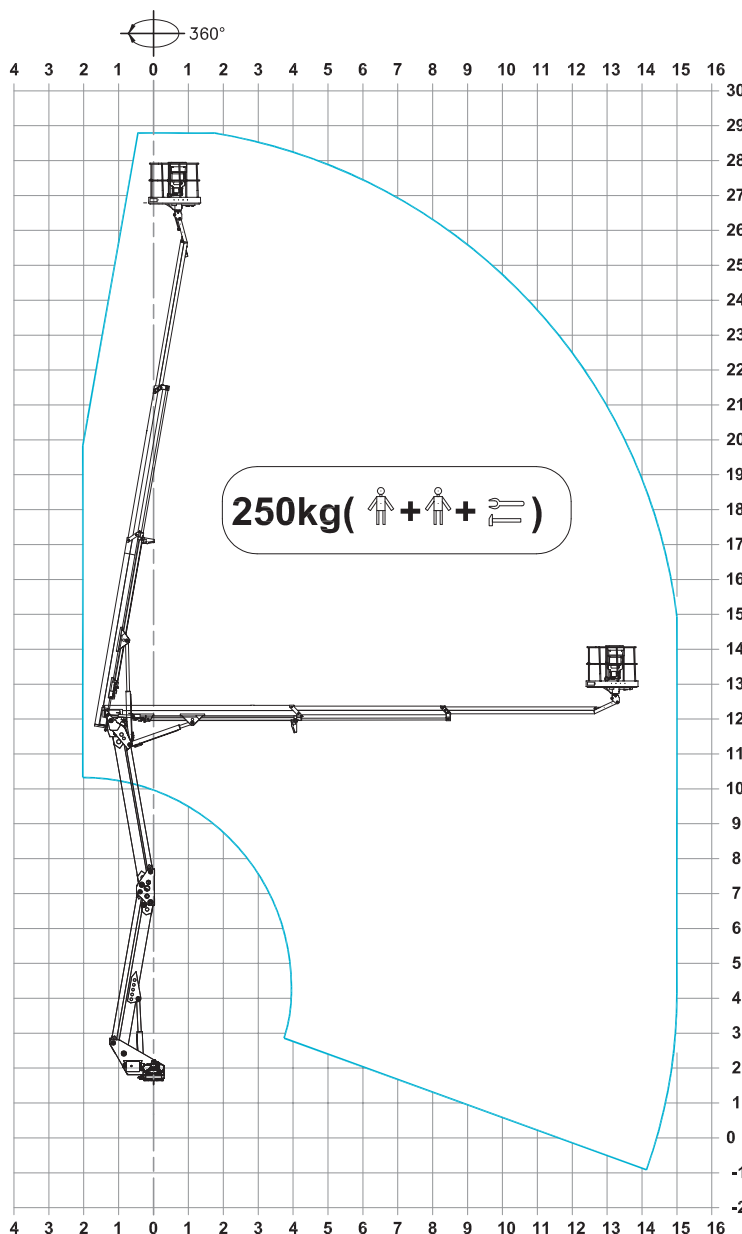

WORKING ENVELOPE

Product specifications are subject to change without notice or obligation. Technical features and drawings in this brochure are for illustrative purposes only _ ZED 29 - ed. 02/19

CTE S.p.A.
Headquarter
7 Via Caproni - Rovereto (TN) IT, 38068
Ph. +39 0464 48.50.50 - **Fax** +39 0464 48.50.99
info@ctelift.com - www.ctelift.com
Factory 5 Loc. Terramatta - Rivoli Veronese (VR) IT, 37010
CTE UK Ltd Enderby Leicestershire - UK